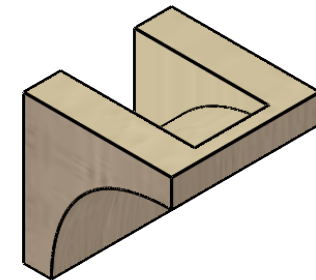

ITEM NUMBER: CORU04X04X04STORCPR

4"W X 4"D X 4"H SERIES 1 WIDE STOCKPORT ROUGH CEDAR TIMBERTHANE FAUX WOOD CORBEL, PRIMED

SIDE PROFILE

FRONT PROFILE

ISOMETRIC

EKENA MILLWORK
2300 WEST MAIN ST.
CLARKSVILLE, TX 75426
TOLL FREE: 866-607-0453
WWW.EKENAMILLWORK.COM

NOTES

1. INSTALLATION TO BE COMPLETED IN ACCORDANCE WITH MANUFACTURER'S SPECIFICATIONS.
2. DRAWING MAY NOT BE TO SCALE
3. THIS DRAWING IS INTENDED FOR DESIGN AND PLANNING PURPOSES ONLY.
4. ALL INFORMATION CONTAINED HEREIN WAS CURRENT AT THE TIME OF DEVELOPMENT BUT MUST BE REVIEWED AND APPROVED BY THE PRODUCT MANUFACTURER TO BE CONSIDERED ACCURATE.
5. TIMBERTHANE ARCHITECTURAL PRODUCTS ARE MADE FROM HIGH DENSITY URETHANE AND COME FACTORY PRIMED