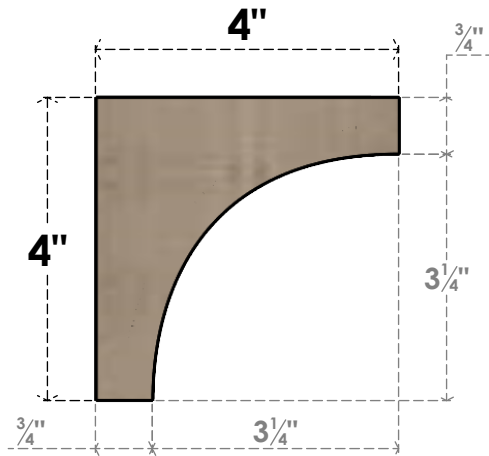

ITEM NUMBER: CORU04X04X04STORCPR

4"W X 4"D X 4"H SERIES 1 WIDE STOCKPORT ROUGH CEDAR TIMBERTHANE FAUX WOOD CORBEL, PRIMED

SIDE PROFILE

FRONT PROFILE

ISOMETRIC

EKENA MILLWORK
2300 WEST MAIN ST.
CLARKSVILLE, TX 75426
TOLL FREE: 866-607-0453
WWW.EKENAMILLWORK.COM

NOTES

1. INSTALLATION TO BE COMPLETED IN ACCORDANCE WITH MANUFACTURER'S SPECIFICATIONS.
2. DRAWING MAY NOT BE TO SCALE
3. THIS DRAWING IS INTENDED FOR DESIGN AND PLANNING PURPOSES ONLY.
4. ALL INFORMATION CONTAINED HEREIN WAS CURRENT AT THE TIME OF DEVELOPMENT BUT MUST BE REVIEWED AND APPROVED BY THE PRODUCT MANUFACTURER TO BE CONSIDERED ACCURATE.
5. TIMBERTHANE ARCHITECTURAL PRODUCTS ARE MADE FROM HIGH DENSITY URETHANE AND COME FACTORY PRIMED