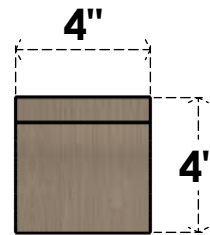

ITEM NUMBER: CORU04X04X04STORCPR

4"W X 4"D X 4"H SERIES 1 WIDE STOCKPORT ROUGH CEDAR TIMBERTHANE FAUX WOOD CORBEL, PRIMED

SIDE PROFILE

FRONT PROFILE

ISOMETRIC

EKENA MILLWORK
2300 WEST MAIN ST.
CLARKSVILLE, TX 75426
TOLL FREE: 866-607-0453
WWW.EKENAMILLWORK.COM